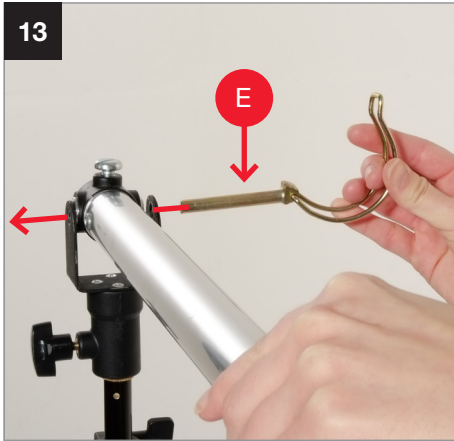

Setup Solo Background Support

1

Solo Background Support
3m (10') **2**
LL LB1105 >
Solo Background Support
4m (13') **22**
LL LB1142 >

LL B5000059

During 2021 all Lastolite By Manfrotto products were rebranded to Manfrotto. The illustrations within these instructions may feature both Lastolite by Manfrotto and Manfrotto branded products. Depending on the timing of your purchase and retailers stock availability, you may have received/will receive either a Lastolite By Manfrotto or Manfrotto branded version. Please be assured the product is exactly the same, just branded differently.

Setup Solo Background Support

22

Solo Background Support
4m (13') **F**

Solo Support Extension
2m (6.5') **G**

LL B5000059

During 2021 all Lastolite By Manfrotto products were rebranded to Manfrotto. The illustrations within these instructions may feature both Lastolite by Manfrotto and Manfrotto branded products. Depending on the timing of your purchase and retailers stock availability, you may have received/will receive either a Lastolite By Manfrotto or Manfrotto branded version. Please be assured the product is exactly the same, just branded differently.