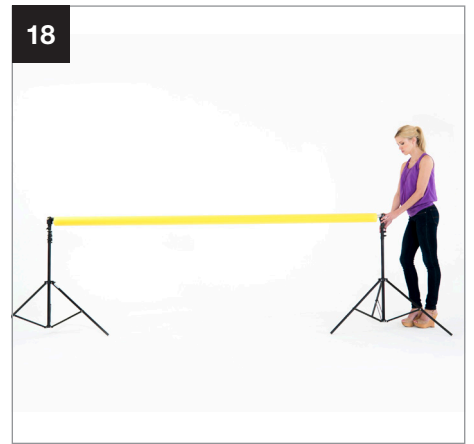

Setup Solo Background Support

1

Solo Background Support
3m (10') **2**
LL LB1105 >
Solo Background Support
4m (13') **22**
LL LB1142 >

LL B5000059

During 2021 all Lastolite By Manfrotto products were rebranded to Manfrotto. The illustrations within these instructions may feature both Lastolite by Manfrotto and Manfrotto branded products. Depending on the timing of your purchase and retailers stock availability, you may have received/will receive either a Lastolite By Manfrotto or Manfrotto branded version. Please be assured the product is exactly the same, just branded differently.

Setup Solo Background Support

22

Solo Background Support
4m (13') **F**

Solo Support Extension
2m (6.5') **G**

LL B5000059

During 2021 all Lastolite By Manfrotto products were rebranded to Manfrotto. The illustrations within these instructions may feature both Lastolite by Manfrotto and Manfrotto branded products. Depending on the timing of your purchase and retailers stock availability, you may have received/will receive either a Lastolite By Manfrotto or Manfrotto branded version. Please be assured the product is exactly the same, just branded differently.