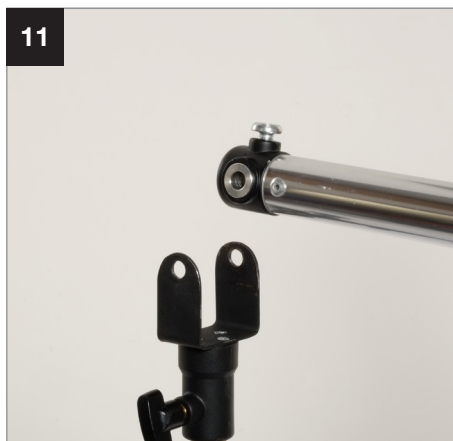

Setup Solo Background Support

1

Solo Background Support
3m (10') **2**
LL LB1105 >
Solo Background Support
4m (13') **22**
LL LB1142 >

LL B5000059

During 2021 all Lastolite By Manfrotto products were rebranded to Manfrotto. The illustrations within these instructions may feature both Lastolite by Manfrotto and Manfrotto branded products. Depending on the timing of your purchase and retailers stock availability, you may have received/will receive either a Lastolite By Manfrotto or Manfrotto branded version. Please be assured the product is exactly the same, just branded differently.

Setup Solo Background Support

22

Solo Background Support
4m (13') **F**

Solo Support Extension
2m (6.5') **G**

LL B5000059

During 2021 all Lastolite By Manfrotto products were rebranded to Manfrotto. The illustrations within these instructions may feature both Lastolite by Manfrotto and Manfrotto branded products. Depending on the timing of your purchase and retailers stock availability, you may have received/will receive either a Lastolite By Manfrotto or Manfrotto branded version. Please be assured the product is exactly the same, just branded differently.