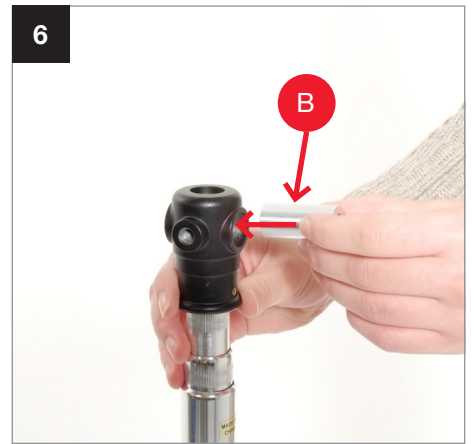

Setup Solo Background Support

1

Solo Background Support
3m (10') **2**
LL LB1105 >
Solo Background Support
4m (13') **22**
LL LB1142 >

LL B5000059

During 2021 all Lastolite By Manfrotto products were rebranded to Manfrotto. The illustrations within these instructions may feature both Lastolite by Manfrotto and Manfrotto branded products. Depending on the timing of your purchase and retailers stock availability, you may have received/will receive either a Lastolite By Manfrotto or Manfrotto branded version. Please be assured the product is exactly the same, just branded differently.

Setup Solo Background Support

22

Solo Background Support
4m (13') **F**

Solo Support Extension
2m (6.5') **G**

LL B5000059

During 2021 all Lastolite By Manfrotto products were rebranded to Manfrotto. The illustrations within these instructions may feature both Lastolite by Manfrotto and Manfrotto branded products. Depending on the timing of your purchase and retailers stock availability, you may have received/will receive either a Lastolite By Manfrotto or Manfrotto branded version. Please be assured the product is exactly the same, just branded differently.