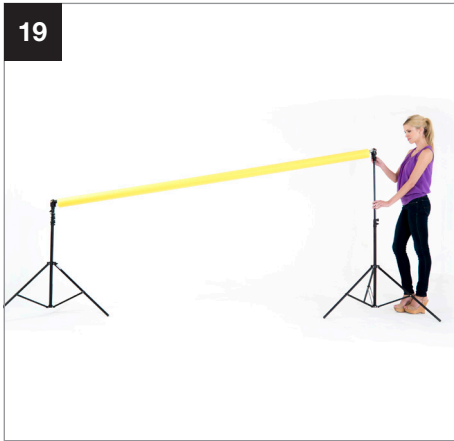

Setup Solo Background Support

1

Solo Background Support
3m (10') **2**
LL LB1105 >
Solo Background Support
4m (13') **22**
LL LB1142 >

LL B5000059

During 2021 all Lastolite By Manfrotto products were rebranded to Manfrotto. The illustrations within these instructions may feature both Lastolite by Manfrotto and Manfrotto branded products. Depending on the timing of your purchase and retailers stock availability, you may have received/will receive either a Lastolite By Manfrotto or Manfrotto branded version. Please be assured the product is exactly the same, just branded differently.

Setup Solo Background Support

22

Solo Background Support
4m (13') **F**

Solo Support Extension
2m (6.5') **G**

LL B5000059

During 2021 all Lastolite By Manfrotto products were rebranded to Manfrotto. The illustrations within these instructions may feature both Lastolite by Manfrotto and Manfrotto branded products. Depending on the timing of your purchase and retailers stock availability, you may have received/will receive either a Lastolite By Manfrotto or Manfrotto branded version. Please be assured the product is exactly the same, just branded differently.