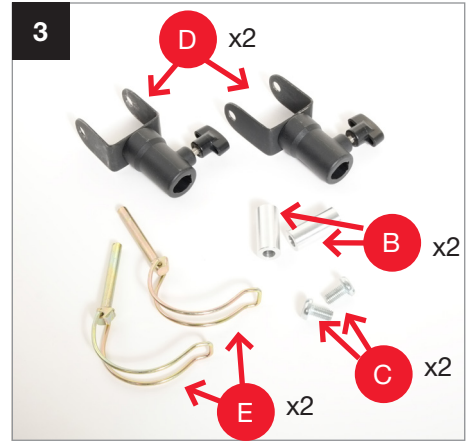

Setup Solo Background Support

1

Solo Background Support
3m (10') **2**
LL LB1105 >
Solo Background Support
4m (13') **22**
LL LB1142 >

LL B5000059

During 2021 all Lastolite By Manfrotto products were rebranded to Manfrotto. The illustrations within these instructions may feature both Lastolite by Manfrotto and Manfrotto branded products. Depending on the timing of your purchase and retailers stock availability, you may have received/will receive either a Lastolite By Manfrotto or Manfrotto branded version. Please be assured the product is exactly the same, just branded differently.

Setup Solo Background Support

22

Solo Background Support
4m (13') **F**

Solo Support Extension
2m (6.5') **G**

LL B5000059

During 2021 all Lastolite By Manfrotto products were rebranded to Manfrotto. The illustrations within these instructions may feature both Lastolite by Manfrotto and Manfrotto branded products. Depending on the timing of your purchase and retailers stock availability, you may have received/will receive either a Lastolite By Manfrotto or Manfrotto branded version. Please be assured the product is exactly the same, just branded differently.