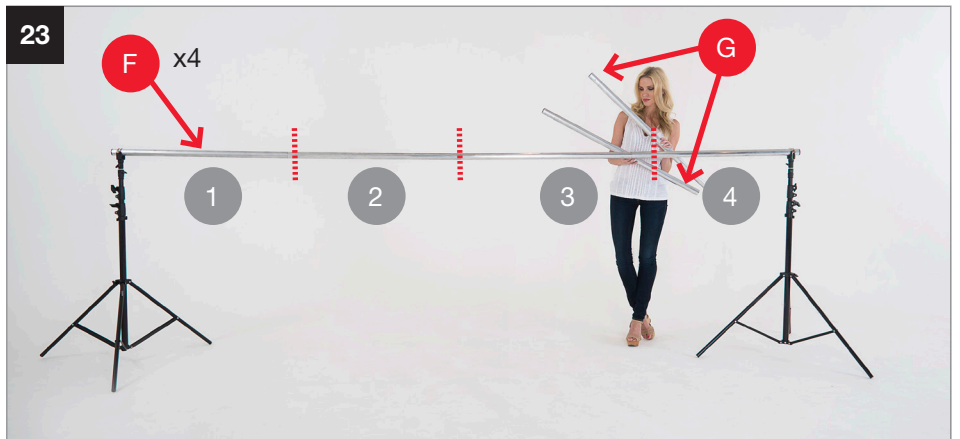

Setup Solo Background Support

1

Solo Background Support
3m (10') **2**
LL LB1105 >
Solo Background Support
4m (13') **22**
LL LB1142 >

LL B5000059

During 2021 all Lastolite By Manfrotto products were rebranded to Manfrotto. The illustrations within these instructions may feature both Lastolite by Manfrotto and Manfrotto branded products. Depending on the timing of your purchase and retailers stock availability, you may have received/will receive either a Lastolite By Manfrotto or Manfrotto branded version. Please be assured the product is exactly the same, just branded differently.

Setup Solo Background Support

22

Solo Background Support
4m (13') **F**

Solo Support Extension
2m (6.5') **G**

LL B5000059

During 2021 all Lastolite By Manfrotto products were rebranded to Manfrotto. The illustrations within these instructions may feature both Lastolite by Manfrotto and Manfrotto branded products. Depending on the timing of your purchase and retailers stock availability, you may have received/will receive either a Lastolite By Manfrotto or Manfrotto branded version. Please be assured the product is exactly the same, just branded differently.