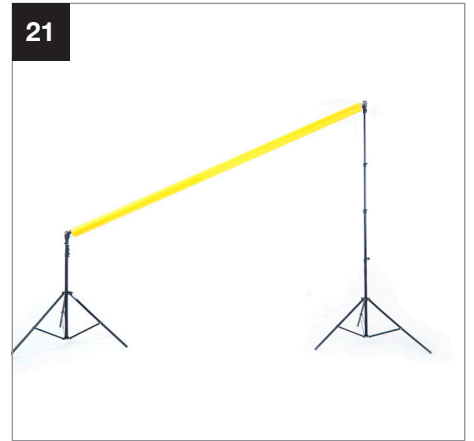

Setup Solo Background Support

1

Solo Background Support
3m (10') **2**
LL LB1105 >
Solo Background Support
4m (13') **22**
LL LB1142 >

LL B5000059

During 2021 all Lastolite By Manfrotto products were rebranded to Manfrotto. The illustrations within these instructions may feature both Lastolite by Manfrotto and Manfrotto branded products. Depending on the timing of your purchase and retailers stock availability, you may have received/will receive either a Lastolite By Manfrotto or Manfrotto branded version. Please be assured the product is exactly the same, just branded differently.

Setup Solo Background Support

22

Solo Background Support
4m (13') **F**

Solo Support Extension
2m (6.5') **G**

LL B5000059

During 2021 all Lastolite By Manfrotto products were rebranded to Manfrotto. The illustrations within these instructions may feature both Lastolite by Manfrotto and Manfrotto branded products. Depending on the timing of your purchase and retailers stock availability, you may have received/will receive either a Lastolite By Manfrotto or Manfrotto branded version. Please be assured the product is exactly the same, just branded differently.