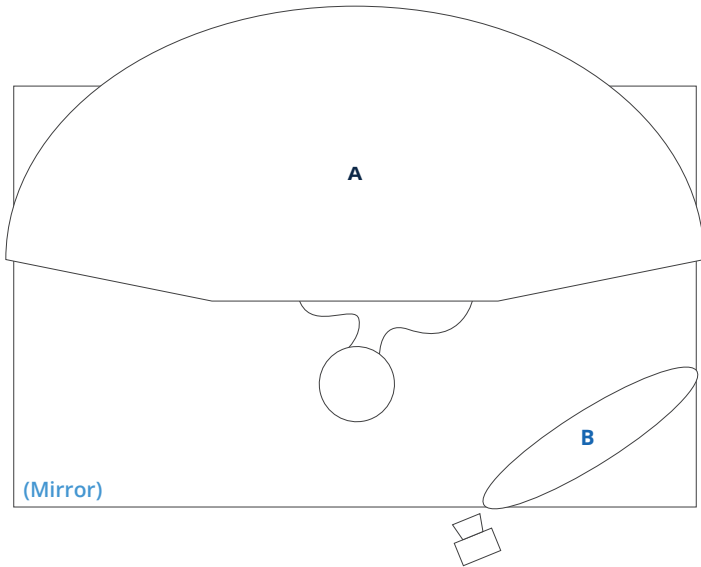

THE FORMULA

Lighting Tips & Tricks

5 Ways to Use a Softbox - Setup 1

Ab Sesay (@absesay_photo) | Watch at: www.sekonic.com/formula05

Light	Meter Reading	Gel	Height
A: Rotalux Indirect Octa 150cm (59")	f 8.0	N/A	227cm
B: Hair Light w/ Main Standard Reflector	f 11.1	N/A	203cm

SEKONIC[®]

THE FORMULA

Lighting Tips & Tricks

5 Ways to Use a Softbox - Setup 2

Ab Sesay (@absesay_photo) | Watch at: www.sekonic.com/formula05

Light	Meter Reading	Gel	Height
A: Rotalux Indirect Octa 150cm (59")	f 20	N/A	127cm
B: Reflector	f 20	N/A	0cm

SEKONIC®

THE FORMULA

Lighting Tips & Tricks

5 Ways to Use a Softbox - Setup 3

Ab Sesay (@absesay_photo) | Watch at: www.sekonic.com/formula05

Light	Meter Reading	Gel	Height
A: Indirect	f 18	N/A	229 cm

THE FORMULA