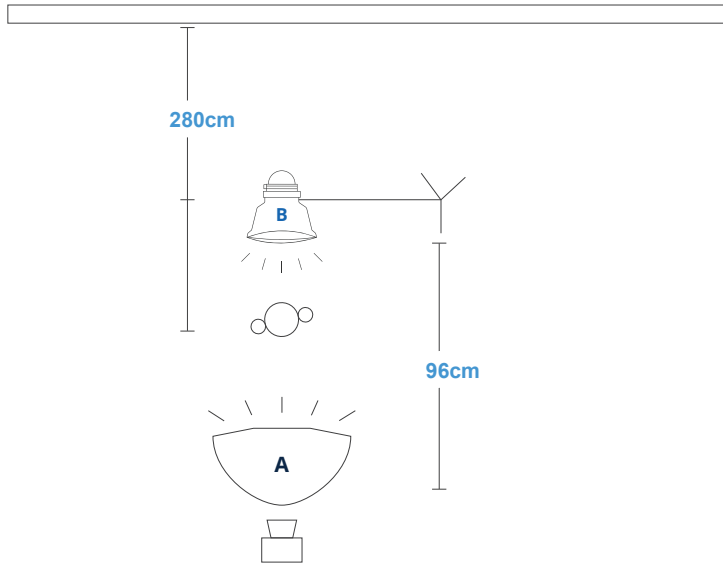

THE FORMULA

Lighting Tips & Tricks

5 Ways to Use a Softbox - Setup 1

Ab Sesay (@absesay_photo) | Watch at: www.sekonic.com/formula05

Light	Meter Reading	Gel	Height
A: Rotalux Indirect Octa 150cm (59")	f 8.0	N/A	227cm
B: Hair Light w/ Main Standard Reflector	f 11.1	N/A	203cm

SEKONIC[®]

THE FORMULA

Lighting Tips & Tricks

5 Ways to Use a Softbox - Setup 2

Ab Sesay (@absesay_photo) | Watch at: www.sekonic.com/formula05

Light	Meter Reading	Gel	Height
A: Rotalux Indirect Octa 150cm (59")	f 20	N/A	127cm
B: Reflector	f 20	N/A	0cm

SEKONIC®

THE FORMULA

Lighting Tips & Tricks

5 Ways to Use a Softbox - Setup 3

Ab Sesay (@absesay_photo) | Watch at: www.sekonic.com/formula05

Light	Meter Reading	Gel	Height
A: Indirect	f 18	N/A	229 cm

THE FORMULA

THE FORMULA

Lighting Tips & Tricks

5 Ways to Use a Softbox - Setup 5.2

Ab Sesay (@absesay_photo) | Watch at: www.sekonic.com/formula05

F10

Light	Meter Reading	Gel	Height
A: Rotalux Indirect Octa 150cm (59")	f 18	N/A	Center at eye level