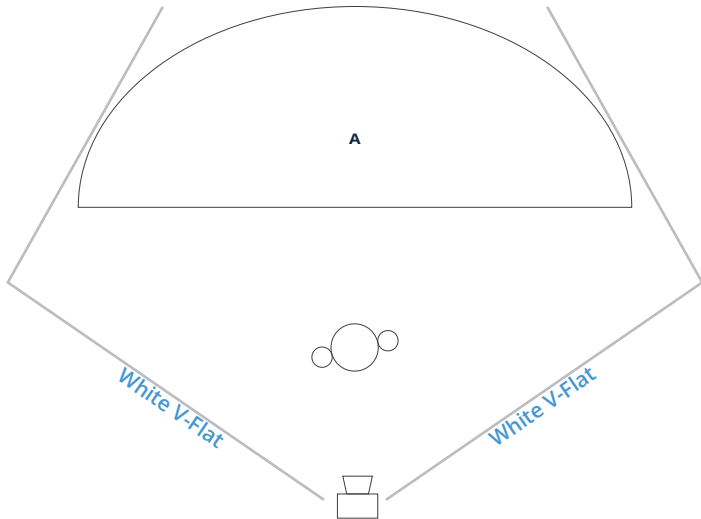

THE FORMULA

Lighting Tips & Tricks

5 Ways to Use a Softbox - Setup 1

Ab Sesay (@absesay_photo) | Watch at: www.sekonic.com/formula05

Light	Meter Reading	Gel	Height
A: Rotalux Indirect Octa 150cm (59")	f 8.0	N/A	227cm
B: Hair Light w/ Main Standard Reflector	f 11.1	N/A	203cm

SEKONIC[®]

THE FORMULA

Lighting Tips & Tricks

5 Ways to Use a Softbox - Setup 2

Ab Sesay (@absesay_photo) | Watch at: www.sekonic.com/formula05

Light	Meter Reading	Gel	Height
A: Rotalux Indirect Octa 150cm (59")	f 20	N/A	127cm
B: Reflector	f 20	N/A	0cm

SEKONIC®

THE FORMULA

Lighting Tips & Tricks

5 Ways to Use a Softbox - Setup 3

Ab Sesay (@absesay_photo) | Watch at: www.sekonic.com/formula05

Light	Meter Reading	Gel	Height
A: Indirect	f 18	N/A	229 cm

THE FORMULA

Lighting Tips & Tricks

5 Ways to Use a Softbox - Setup 5.1

Ab Sesay (@absesay_photo) | Watch at: www.sekonic.com/formula05

F 2.8

Light	Meter Reading	Gel	Height
A: Rotalux Indirect Octa 150cm	f 8	N/A	Center at eye level